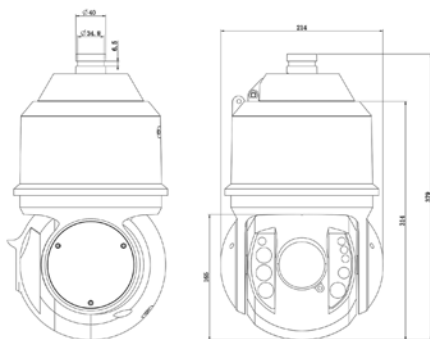

IPC425-F223-N

2.0MP Starlight & Ultra WDR HD 23x IR Speed Dome Camera

Особенности

Отличное качество изображения

- 2.0 Мп 1/1.9" Сенсор КМОП с прогрессивной разверткой
- Высокое разрешение и плавное изображение, 1080p@60к/с
- H.265 видео кодек, сохраняет до 50% пропускной способности и места хранения
- Сверхнизкое освещение, 0.001лк с цветным изображением
- 120дБ Ультра WDR
- IR automatically adjusts
- WDR / BLC / HLC / 3D шумоподавление

Intelligent Functions

- Motion detection / Tampering / Guard line / Enter guard area / Exit guard area / Object left / Object removal / Gathering / Audio surge

Long Operation Lifespan

- Industrial components, withstands operation temperatures of -40°C ~ 70°C
- IP66, TVS 6000V lightning protection, surge protection and voltage transient protection

Large Scale

- 23x optical zoom
- IR distance up to 220m

Abundant Functions and Features

- SD card slot, supports Automatic Network Replenishment (ANR)
- Up to 3 video streams
- Bi-directional audio / alarm in and out / video out / RS485
- Built-in O-sensor

Размеры

Единицы:мм

Описание